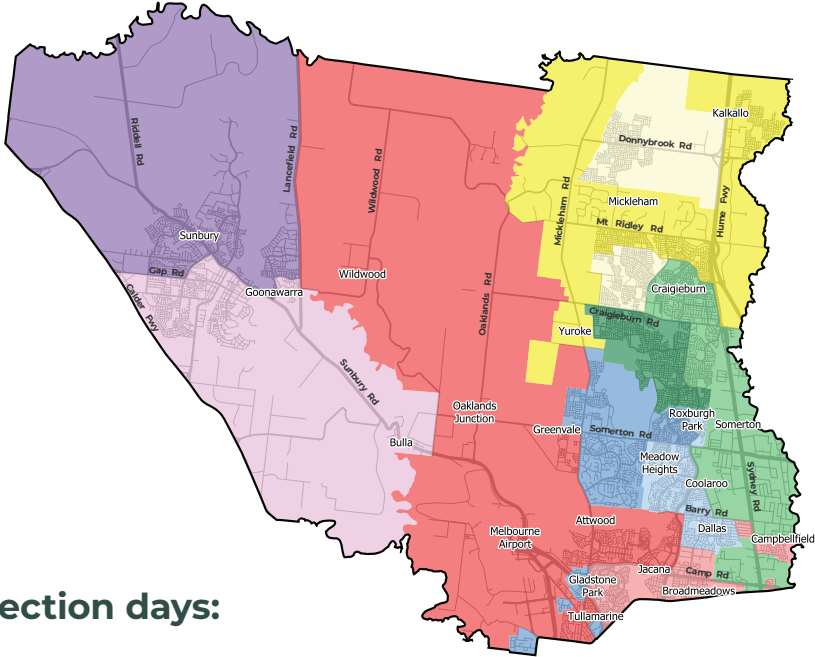

Find your bin collection day on the map on the next page.

- **Garbage** bins are collected **weekly**.
- **Recycling** bins and **food and garden** bins are collected **fortnightly on alternating weeks**.

Bins are collected one day later for the rest of the week following New Year's Day, Anzac Day and Christmas Day. On all other public holidays, bins are collected as normal.

Waste Services Hume City Council

Find your bin day

Check the map to find which day your bins are collected and when to put out your recycling and food and garden bins.

Or look up your address at  hume.vic.gov.au/binday

Collection days:

	Recycling	Food & garden
● Monday	Week 1	Week 2
● Tuesday	Week 1	Week 2
● Wednesday	Week 1	Week 2
● Thursday	Week 1	Week 2
● Friday	Week 1	Week 2