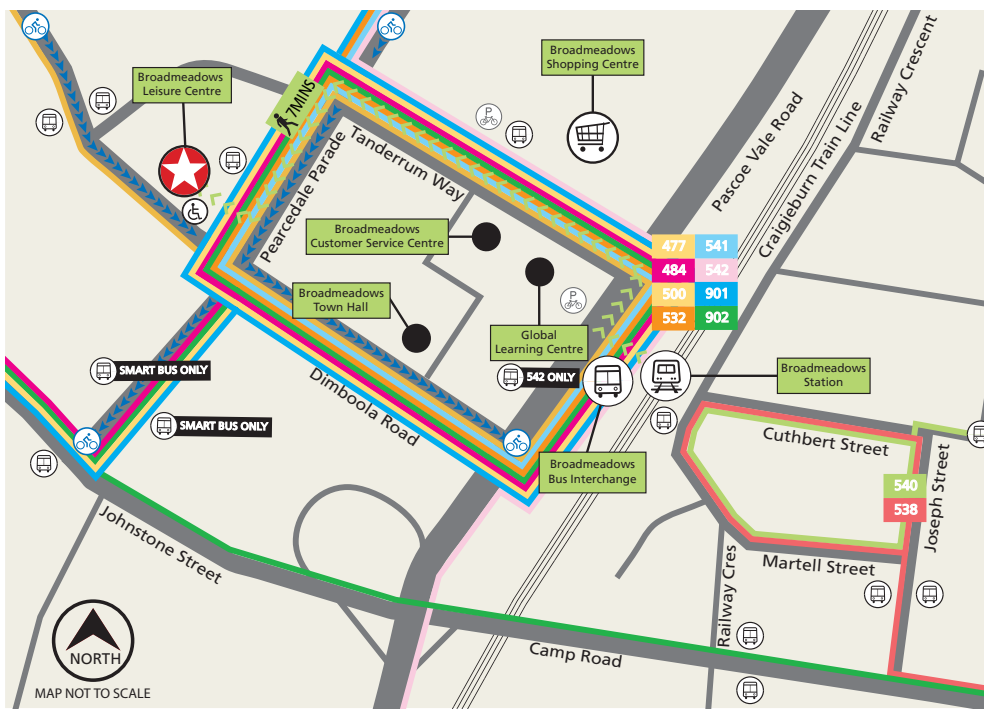

Trains to and from Broadmeadows run approximately every 20 minutes on the Craigieburn Train Line. Trains connect the Melbourne CBD via North Melbourne, Kensington, Newmarket, Ascot Vale, Moonee Ponds, Essendon, Glenbervie, Strathmore, Pascoe Vale, Oak Park, Glenroy, Jacana to Broadmeadows. Trains connect Craigieburn via Roxburgh Park and Coolaroo. Change at North Melbourne for Sydenham, Sunbury, Williamstown and Werribee services.

Several bus routes servicing Broadmeadows are wheelchair accessible, including the SMARTBUS service, however Routes 540, 541 and 542 are only wheelchair accessible during weekends and public holidays and Route 538 is only wheelchair accessible on Saturdays. Broadmeadows Station is wheelchair accessible.  
 Mobility Parking is available at the Broadmeadows Leisure Centre.

#### On road bicycle lanes servicing council facilities

Pascoe Vale Rd – Somerton Rd to Coleraine St  
 Pearcedale Pde – Coleraine St to Johnstone St  
 Dimboola Rd – Erinbank Cr to Pascoe Vale Rd  
 Riggall St – Dallas Dr to Pearcedale Pde

#### Off road shared paths servicing council facilities

Western Ring Road Trail - Jack Roper Reserve Trail  
 Western Ring Road Trail - Moonee Ponds Creek Trail - Jacana Reserve Trail

- Key**
- Broadmeadows Leisure Centre
  - Hume City Council building
  - Shopping Centre
  - Train station
  - Bus interchange/ bus stop
  - Bike lane
  - Bike parking
  - Mobility parking
  - Bus route
  - Train line
  - Roads
  - Walking distance and route from train station