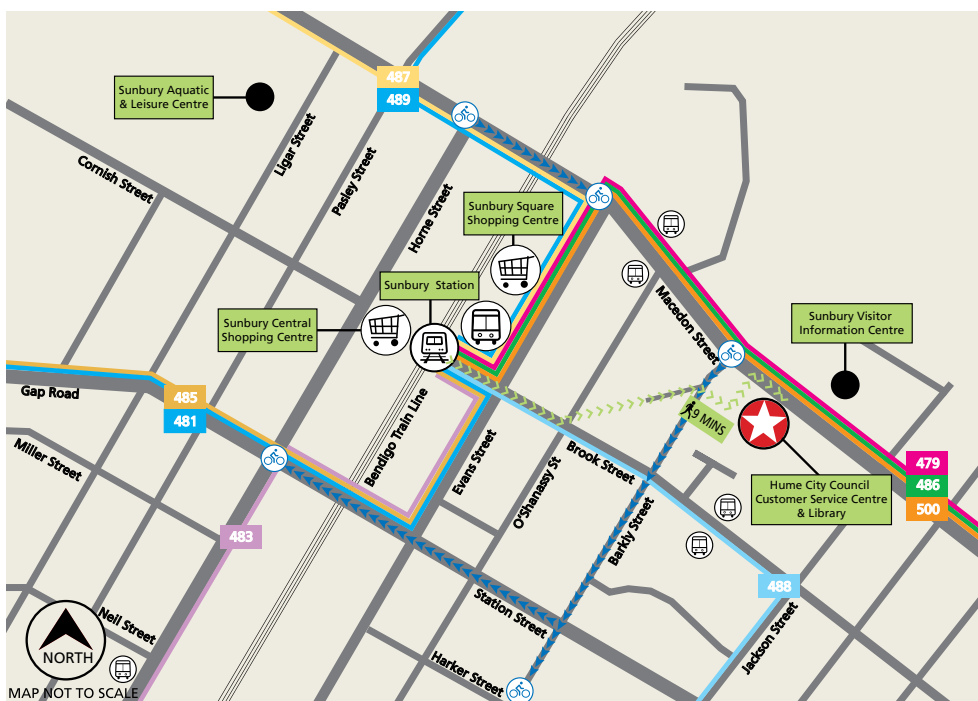

Trains to and from Sunbury run approximately every 20 - 40 minutes during peak times and every hour during off peak on the Bendigo Train Line (V/Line service). Trains connect the Melbourne CBD via North Melbourne, Footscray, Sunshine, Ginifer, St Albans, Watergardens and Diggers Rest. Trains connect Bendigo via Kangaroo Flat, Castlemaine, Malmsbury, Kyneton, Woodend, Macedon, Gisborne, Riddells Creek and Clarkefield. Change at North Melbourne Station for the Craigieburn, Williamstown, Werribee and Ballarat (Melton) services. Please note that the extension of the metropolitan rail network between Watergardens to Sunbury will be completed in 2012.

Route No.	Destination
479	Sunbury Station - Moonee Ponds via Gladstone Park, Melbourne Airport, Broadmeadows & Airport West
481	Sunbury Station - Mount Lion via Elizabeth Drive
483	Sunbury Station - Moonee Ponds via Diggers Rest, Niddrie & Essendon
485	Sunbury Station - Wilsons Lane via Mitchells Lane
486	Sunbury Station - Rolling Meadows via Sunbury Road
487	Sunbury Station - Killara Heights via Strathearn Glen
488	Sunbury Station - Jacksons Hill via Bellevue Drive
489	Sunbury Station - Canterbury Hills via Sunbury Private Hospital
500	Broadmeadows - Sunbury Station via Gladstone Park and Melbourne Airport

Station Street - Sunbury Station to Barkly Street
 Macedon Street - Horne Street to Evans Street
 Barkly Street - Macedon Street to Shields Street

Off road shared paths servicing council facilities

Blind Creek Trail
 Jacksons Creek Trail

Key

- Sunbury Customer Service Centre & Library
- Hume City Council building
- Shopping Centre
- Train station
- Bus interchange
- Bike lane
- Bus Route
- Train line
- Roads
- Walking distance and route from train station