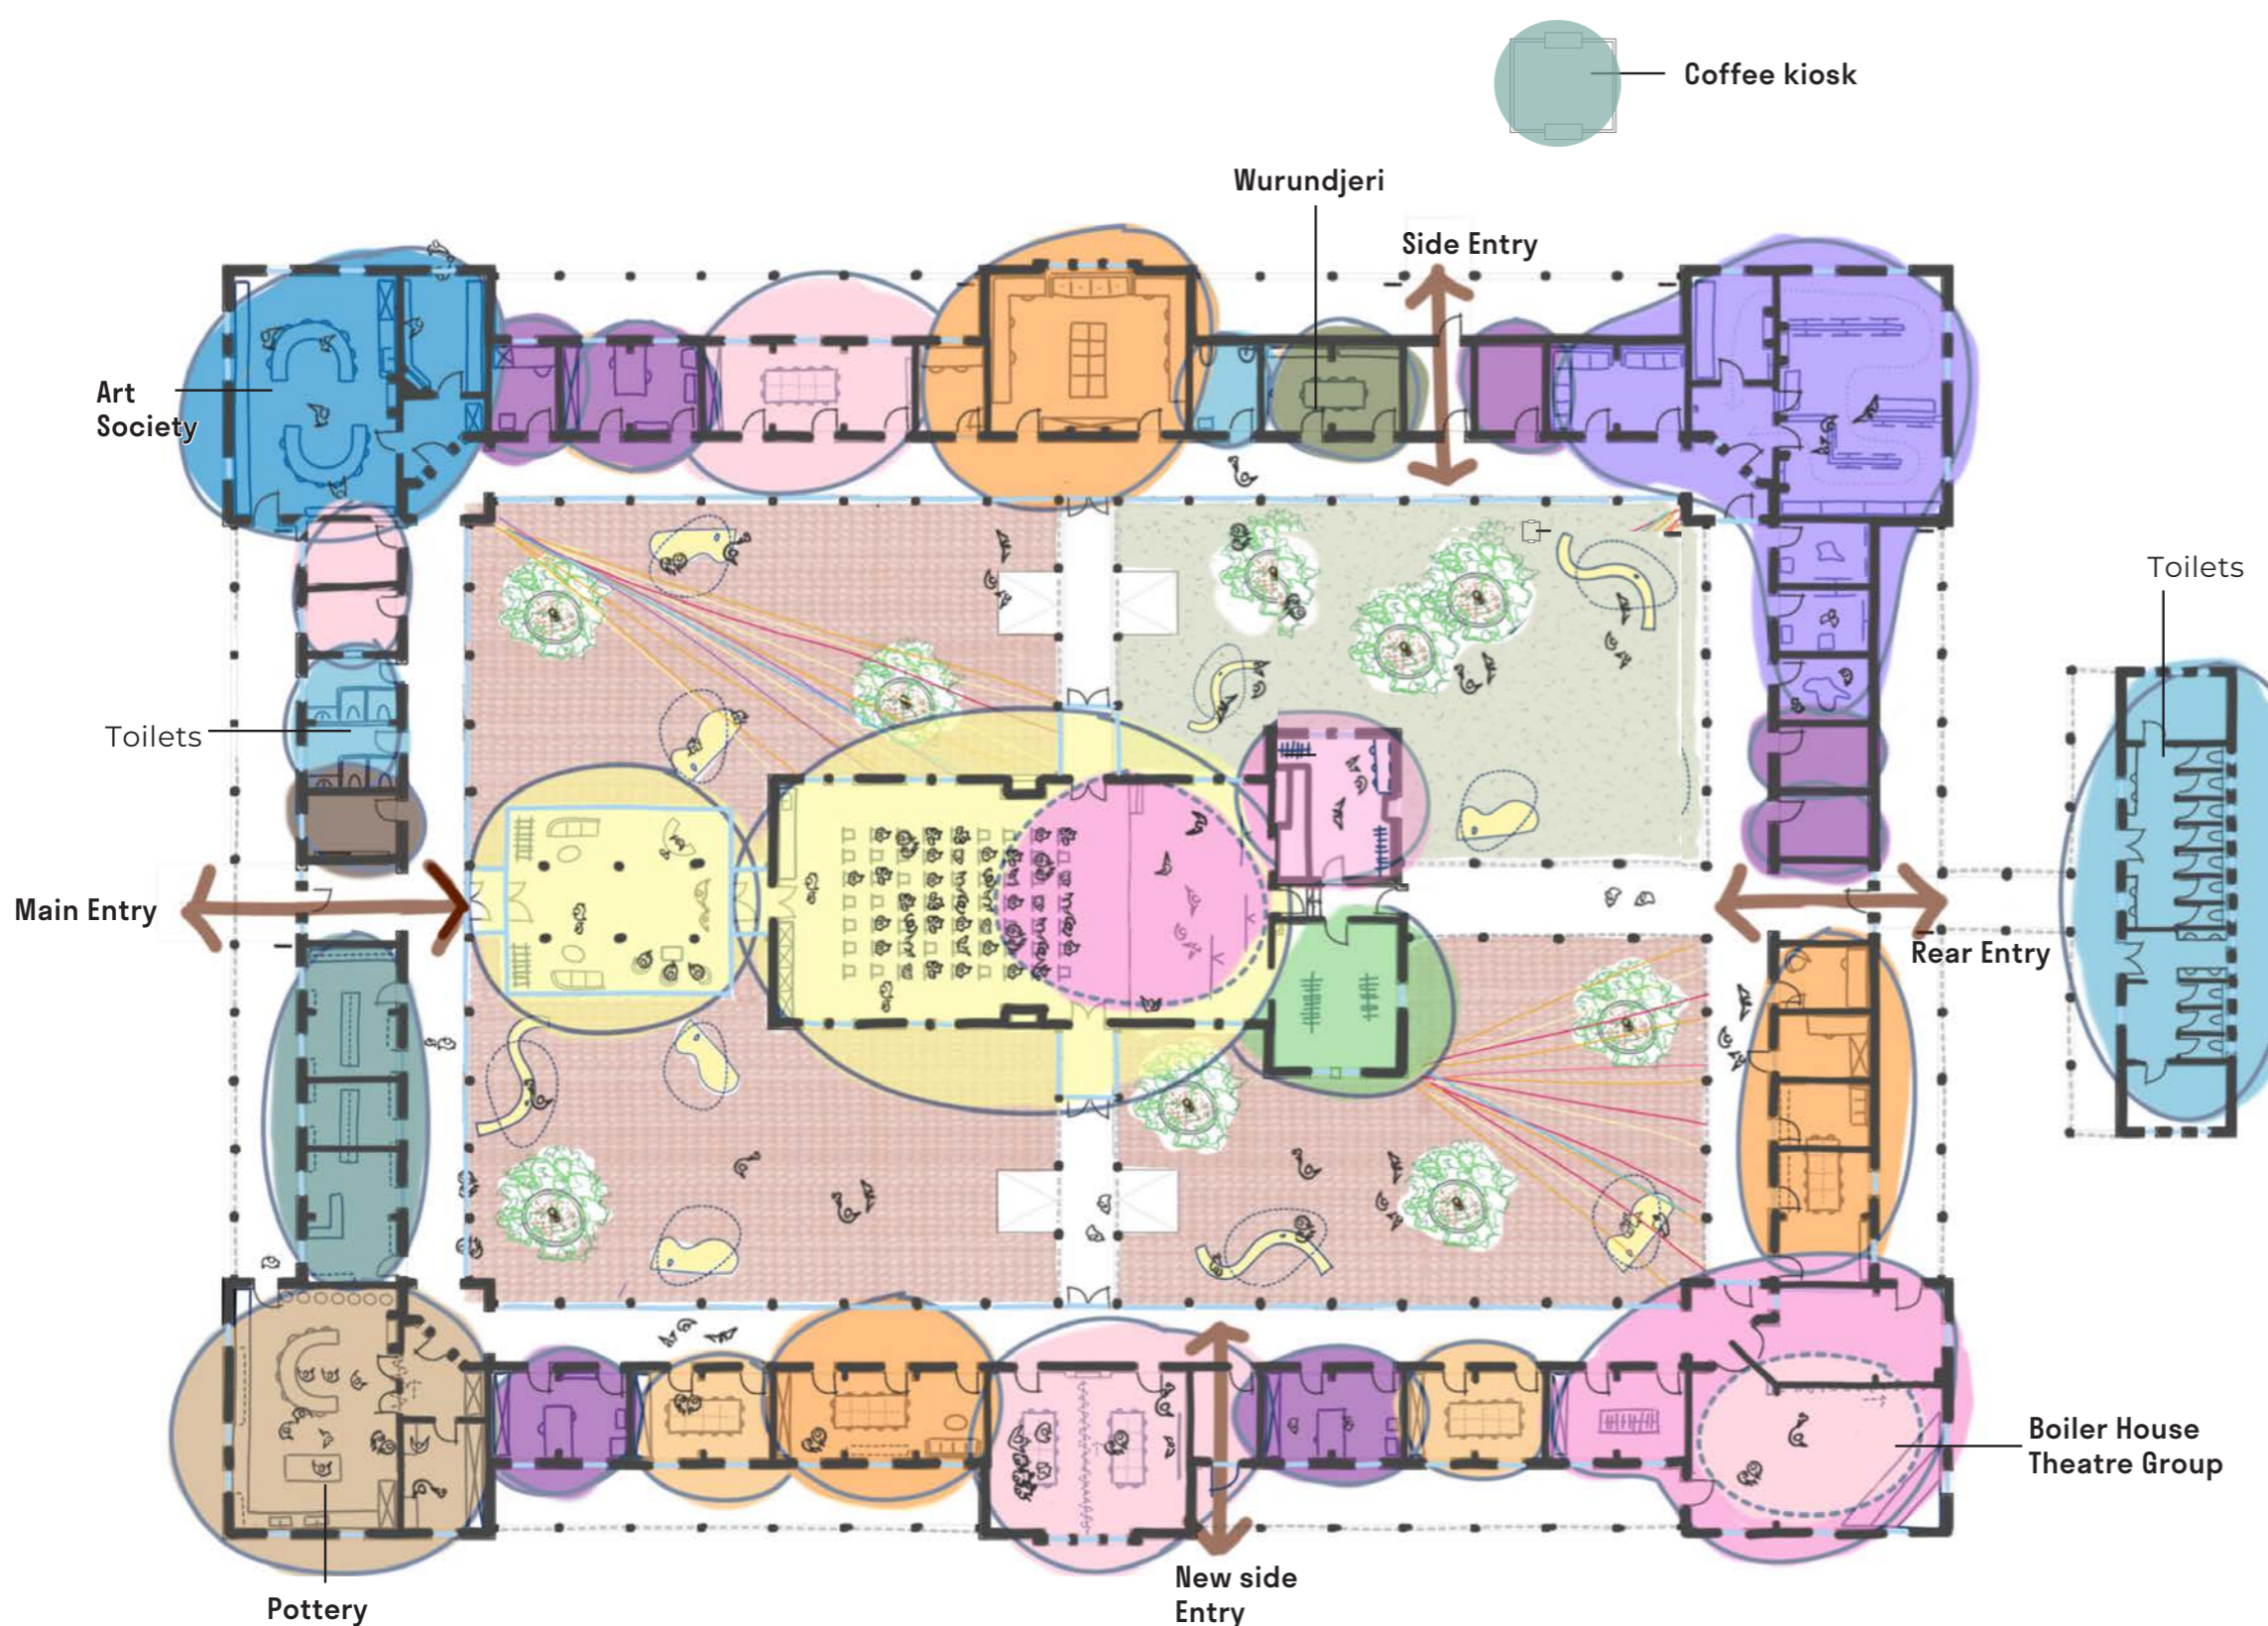

Site Plan - Concepts

Possible driveway entry

New Car park

Art in the landscape

24

Open Green Space

(Emergency access)

22

Extra carpark (existing)

Belvedere art landscape

Shuttle bus stop

Plaza

Main entry

Side entry

Special events

- Disability compliant, accessibility close to each buildings
- Emergency access to rear of site
- Mix of central grass area (parc) and plaza
- Use the enclosed garden in front of 22 for special outdoor events
- Alternative driveway to Building 24
- All the above subject to heritage approvals

Building 24 – Concept

- Gather wood-workers and manual makers in building 24
- Enclosed heavy machine area to the North
- Central shared working space
- Storage and kitchenette to the South
- Alfresco space to the West
- Toilets retained in the same spot
- Entrance from the West facade
- New deck to the South allowing for level access and views
- Deciduous planting along the East facade

Building 22 - Concept

- Anchor users help to activate and hold zones of the building (Boiler House Theatre Group, Pottery Group, Art Society, Wurundjeri Group) - they are separated to help the integration and interactions with new groups/users
- The centre is a communal space to be shared by the different groups, that doubles as a performance and events space
- A Co-op with retail art, cultural food shop sits close to the main entrance
- The rear corner (south-East) near the gardens serves as a larger history / art gallery space
- Wurundjeri organisation is present near the side entrance
- Converts the original timber outbuilding to a potential cafe/community kiosk
- Other small / medium spaces are for individual artists / creatives, coworking and meeting rooms
- A new side entry is created to the West verandah (subject to heritage vic)
- New furnitures for seating, shading and plantings are installed in the courtyards