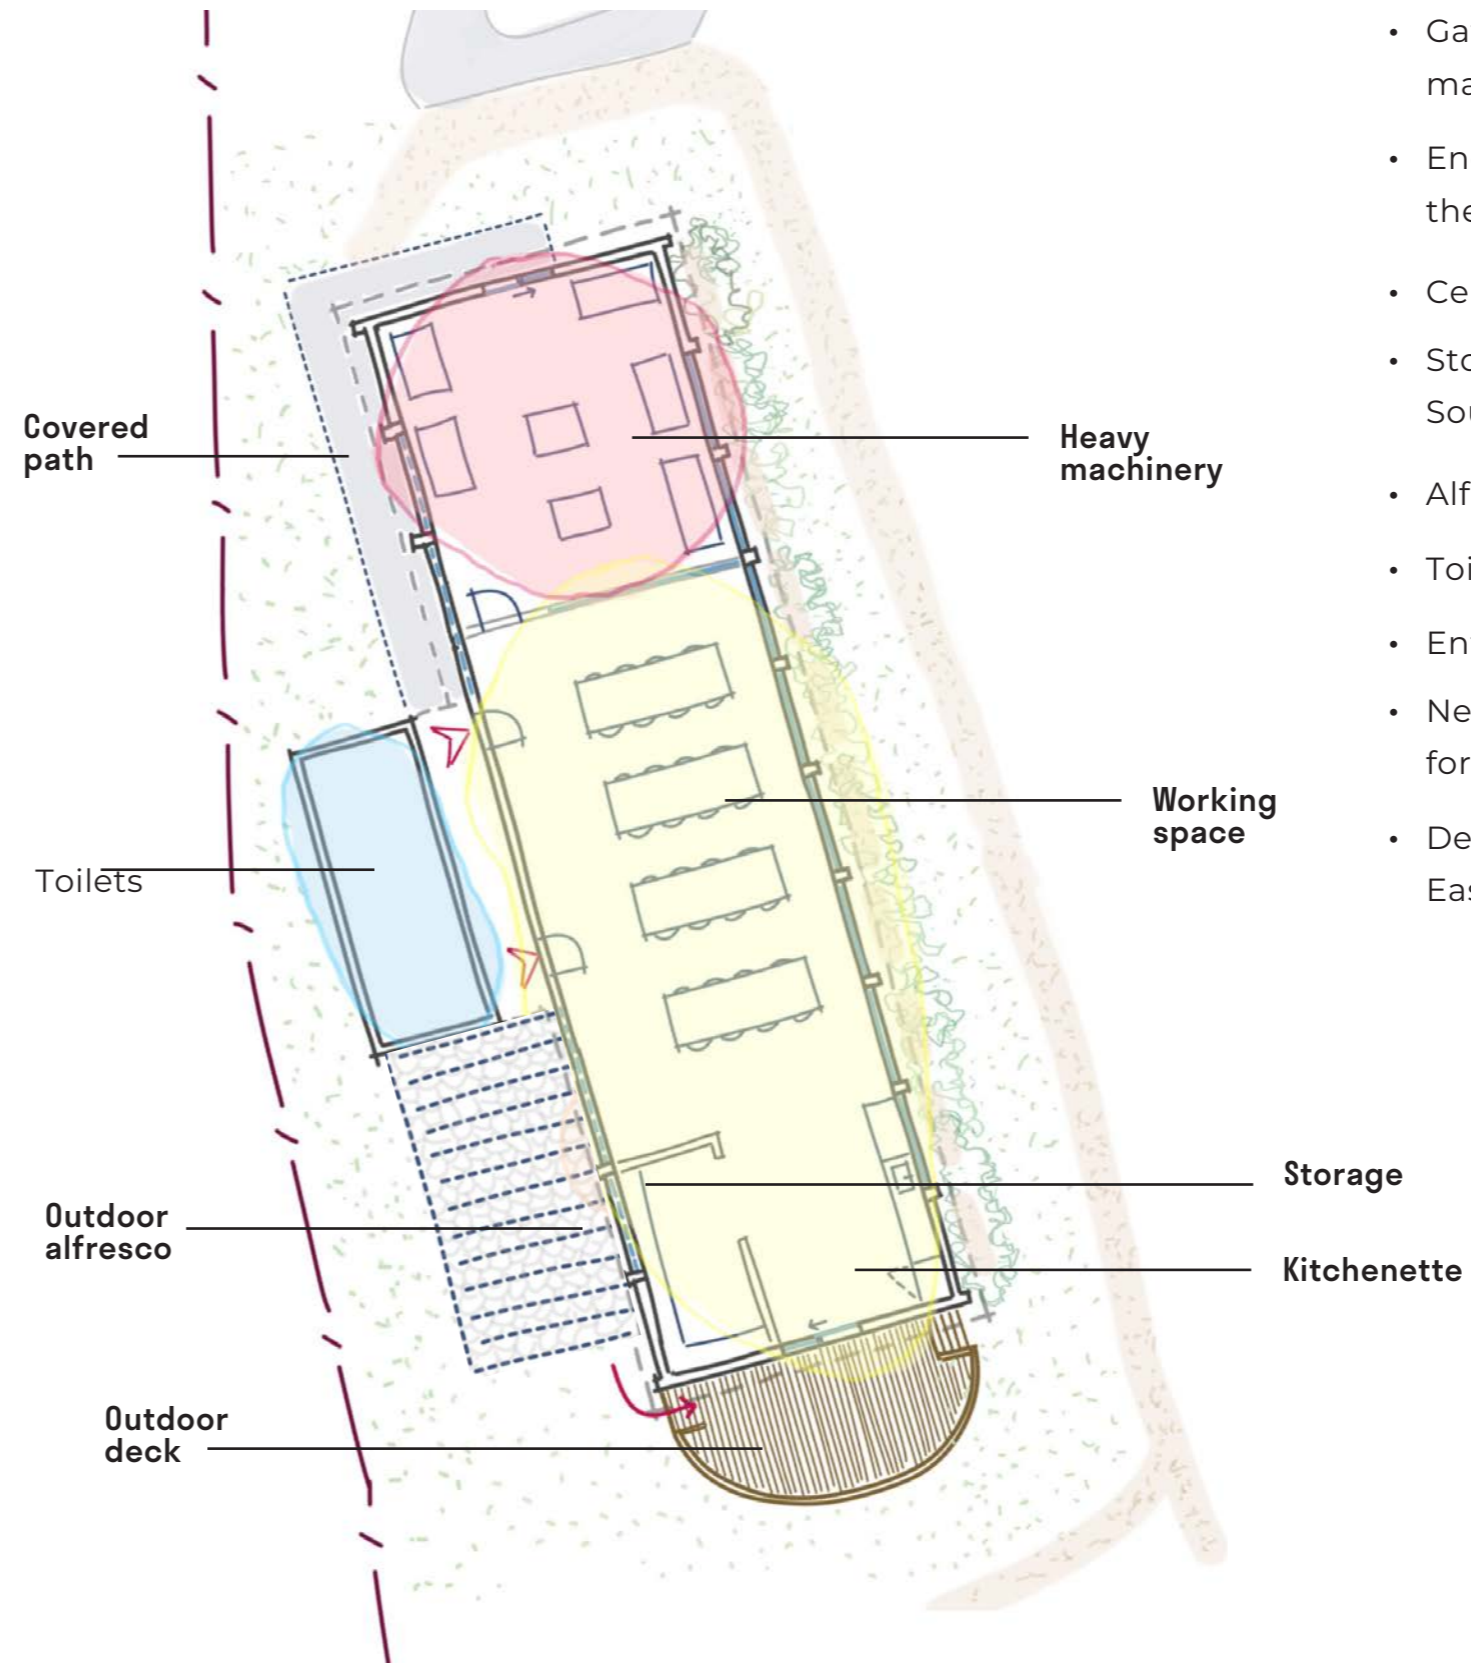

Site Plan - Concepts

Possible driveway entry

New Car park

Art in the landscape

24

Open Green Space

(Emergency access)

22

Extra carpark (existing)

Belvedere art landscape

Shuttle bus stop

Plaza

Main entry

Side entry

Special events

- Disability compliant, accessibility close to each buildings
- Emergency access to rear of site
- Mix of central grass area (parc) and plaza
- Use the enclosed garden in front of 22 for special outdoor events
- Alternative driveway to Building 24
- All the above subject to heritage approvals

Building 24 – Concept

- Gather wood-workers and manual makers in building 24
- Enclosed heavy machine area to the North
- Central shared working space
- Storage and kitchenette to the South
- Alfresco space to the West
- Toilets retained in the same spot
- Entrance from the West facade
- New deck to the South allowing for level access and views
- Deciduous planting along the East facade

Building 22 - Concept

- Anchor users help to activate and hold zones of the building (Boiler House Theatre Group, Pottery Group, Art Society, Wurundjeri Group) - they are separated to help the integration and interactions with new groups/users
- The centre is a communal space to be shared by the different groups, that doubles as a performance and events space
- A Co-op with retail art, cultural food shop sits close to the main entrance
- The rear corner (south-East) near the gardens serves as a larger history / art gallery space
- Wurundjeri organisation is present near the side entrance
- Converts the original timber outbuilding to a potential cafe/community kiosk
- Other small / medium spaces are for individual artists / creatives, coworking and meeting rooms
- A new side entry is created to the West verandah (subject to heritage vic)
- New furnitures for seating, shading and plantings are installed in the courtyards